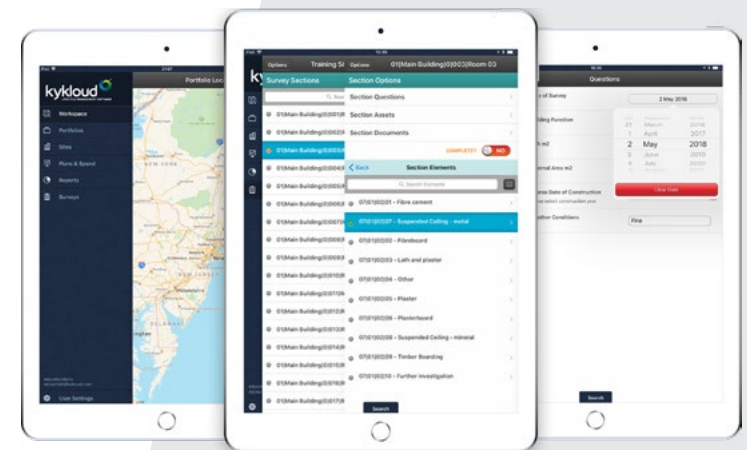

## WHY KYKLOUD?

Kykloud is a mobile surveying and inspections application that ensures consistent condition surveys, inspections, and lifecycle asset management across your entire portfolio. Kykloud's full capital planning suite includes: mobile data collection, property management, lifecycle and budget planning, and a real-time reporting engine.

## USE CASES

Kykloud delivers an effective way to manage and report on many different types of surveys and onsite inspections including:

Condition Surveys	Asset Verification
Valuation, Appraisal & Reinstatement	Health & Safety
Asset Lifecycle Planning	Linear
Space Utilization	Industry In-depth Standards
Technical Compliance Audits	Project Audits

## KEY FEATURES

- Mobile Application: An intuitive survey and inspection tool increasing speed and accuracy in the field.
- Configurable Forms: Build survey forms and templates to suit your organizational needs.
- Automatic Data Uploads: Increase data collection speed and always on visibility across your portfolio.
- Dashboards and Reports: Understand your data, forward spend budgets, and share with stakeholders.

## KYKLOUD FULLY MOBILE SOLUTION

Kykcloud operates in real-time and keeps your office and in-field building surveying teams constantly up-to-date with the progress of your projects.