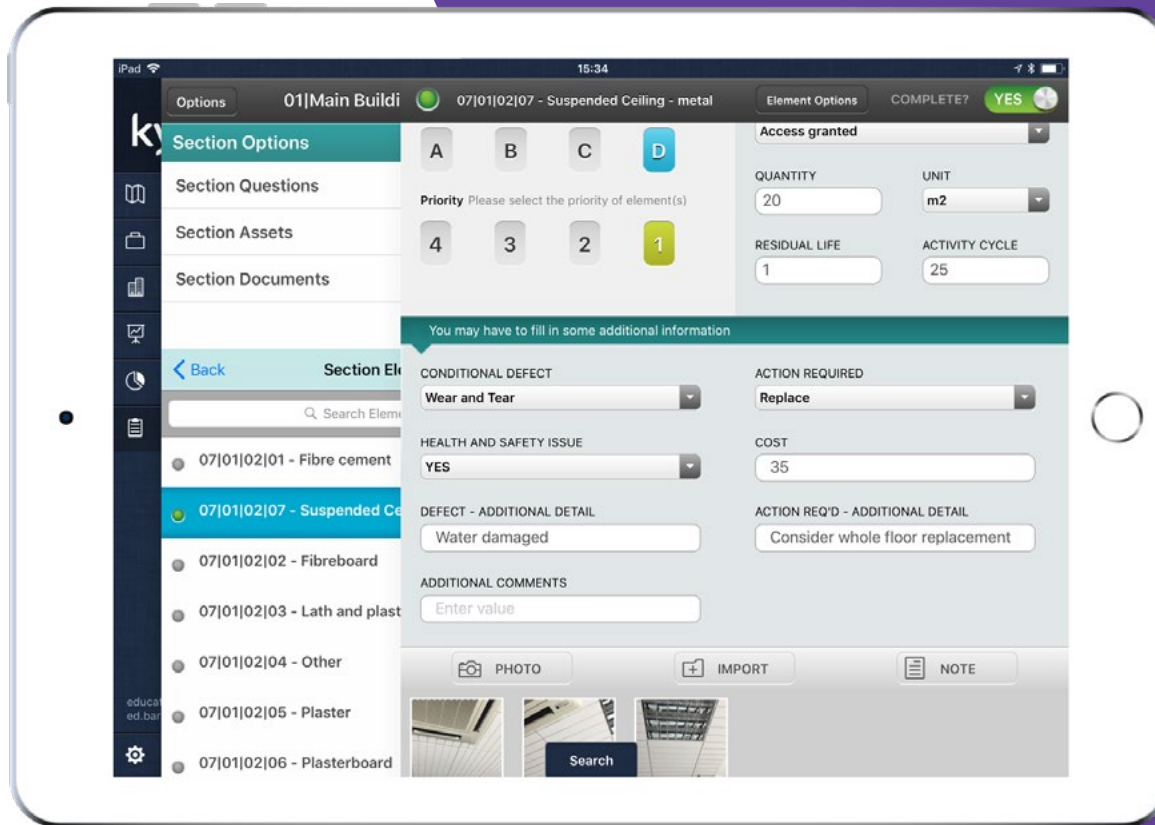

## USE CASES

Kykloud delivers an effective way to manage and report on many different types of surveys and onsite inspections including:

Condition Surveys	Asset Verification
Valuation, Appraisal & Reinstatement	Health & Safety
Asset Lifecycle Planning	Linear
Space Utilization	Industry In-depth Standards
Technical Compliance Audits	Project Audits

## KEY FEATURES

- Mobile Application: An intuitive survey and inspection tool increasing speed and accuracy in the field.
- Configurable Forms: Build survey forms and templates to suit your organizational needs.
- Automatic Data Uploads: Increase data collection speed and always on visibility across your portfolio.
- Dashboards and Reports: Understand your data, forward spend budgets, and share with stakeholders.

## KYKLOUD FULLY MOBILE SOLUTION

Kykcloud operates in real-time and keeps your office and in-field building surveying teams constantly up-to-date with the progress of your projects.

### CAPTURE

- Intuitive mobile app for surveys and inspections that increases consistency, accuracy, and control. Create tailored data collection to suit your organizational needs.