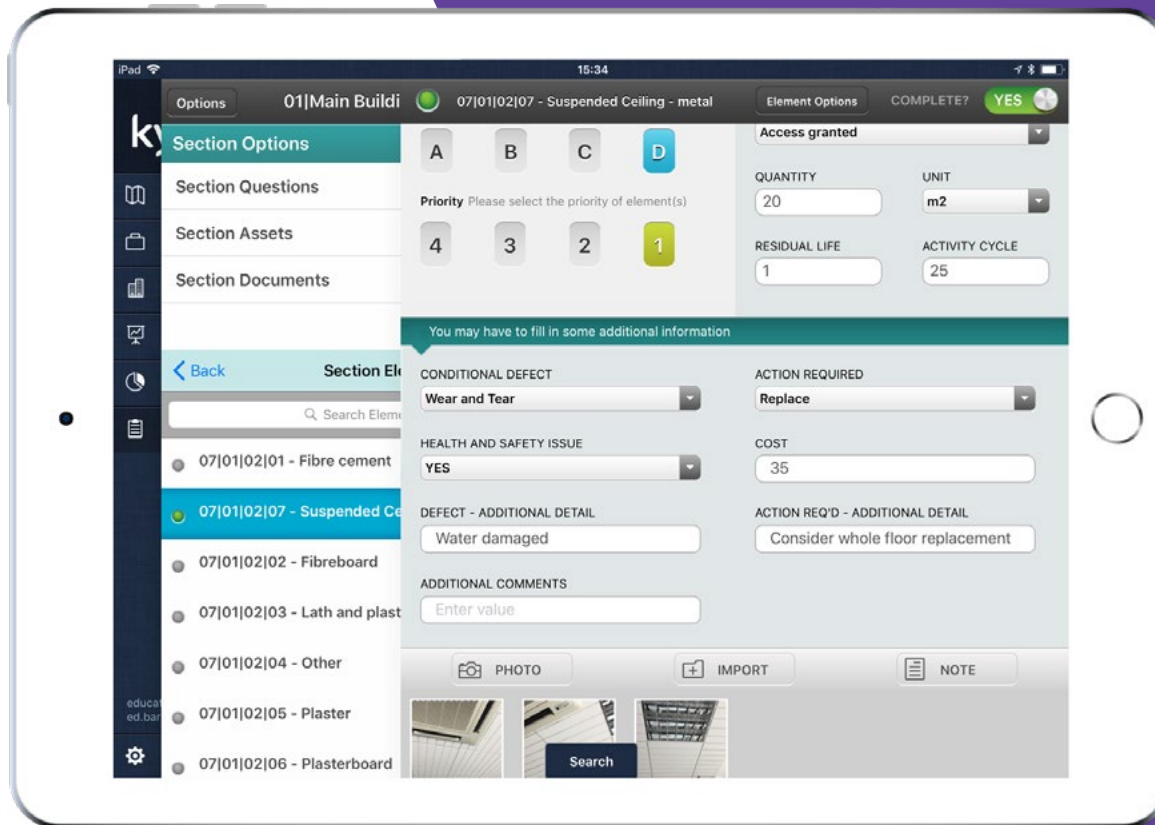

USE CASES

Kykcloud delivers an effective way to manage and report on many different types of surveys and onsite inspections including:

Facility Condition Assessments (FCA)	Asset Verification
Property Condition Assessments (PCA)	Space Utilization
ADA Compliance Assessments	Project Audits
Health & Safety Inspections	Valuation, Appraisal & Reinstatement
Environmental Site Assessments (ESA) & Energy	Technical Compliance Audits
Fire & Security Inspections	Other Industry Specific Standards
Valuation, Appraisal & Reinstatement	Capital Planning

KEY FEATURES

- **Mobile Application:** An intuitive survey and inspection tool increasing speed and accuracy in the field.
- **Configurable Forms:** Build survey forms and templates to suit your organizational needs.
- **Automatic Data Uploads:** Increase data collection speed and always on visibility across your portfolio.
- **Dashboards and Reports:** Understand your data, forward spend budgets, and share with stakeholders.

"With a strategic direction to use innovative technologies and increasing competition in the market, Kykcloud keeps us ahead of the game. It's a secure and robust platform that captures clean data we can use to perform sophisticated analysis and deliver better results to our clients."

CAPTURE

- Intuitive mobile app for surveys and inspections that increases consistency, accuracy, and control. Create tailored data collection to suit your organizational needs.

MANAGE

- The cloud-based system provides secure and easily accessible storage, — allowing surveyors access to their data either in the field — wherever, whenever.