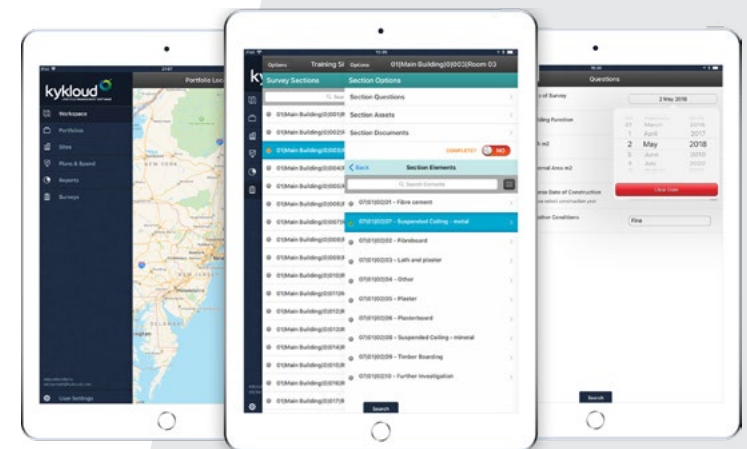

USE CASES

Kykcloud delivers an effective way to manage and report on many different types of surveys and onsite inspections including:

Facility Condition Assessments (FCA)	Asset Verification
Property Condition Assessments (PCA)	Space Utilization
ADA Compliance Assessments	Project Audits
Health & Safety Inspections	Valuation, Appraisal & Reinstatement
Environmental Site Assessments (ESA) & Energy	Technical Compliance Audits
Fire & Security Inspections	Other Industry Specific Standards
Valuation, Appraisal & Reinstatement	Capital Planning

KEY FEATURES

- **Mobile Application:** An intuitive survey and inspection tool increasing speed and accuracy in the field.
- **Configurable Forms:** Build survey forms and templates to suit your organizational needs.
- **Automatic Data Uploads:** Increase data collection speed and always on visibility across your portfolio.
- **Dashboards and Reports:** Understand your data, forward spend budgets, and share with stakeholders.

"With a strategic direction to use innovative technologies and increasing competition in the market, Kykcloud keeps us ahead of the game. It's a secure and robust platform that captures clean data we can use to perform sophisticated analysis and deliver better results to our clients."

– Barry Murray, Manager, Contract Delivery & Performance, Macutex