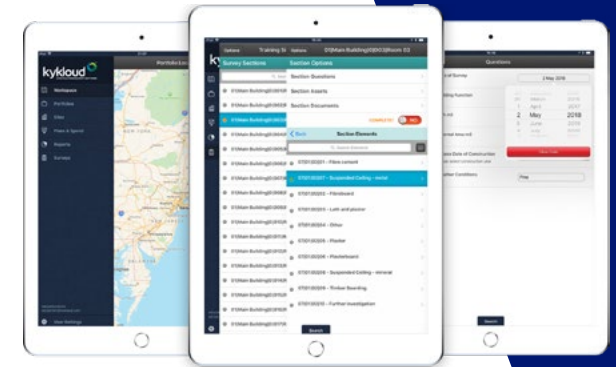

POWERFUL REPORTING

- Turn your surveys and assessments into professional and comprehensive reports
- Seamlessly export your key asset and condition data into spreadsheets
- Create custom reports to get the data you need to make key decisions
- Produce capital plans and track budget and or forecast against your actual costs

MOBILE DATA COLLECTION APP

- Collect asset lifecycle data in real-time
- Markup and annotate photos and drawings
- RSMeans data available for instant repair cost estimates
- Upload multiple photos at once
- Create site plans on-the-fly while on-site
- Conduct surveys off-line and upload when you're complete

USE CASES

Kykloud delivers an effective way to manage and report on many different types of surveys and onsite inspections including:

- Condition Surveys
- Asset Verification
- Space Utilization & Lifecycle Planning
- Linear Assets
- ADA Compliance
- Fire Hazard
- Valuation, Appraisal & Reinstatement