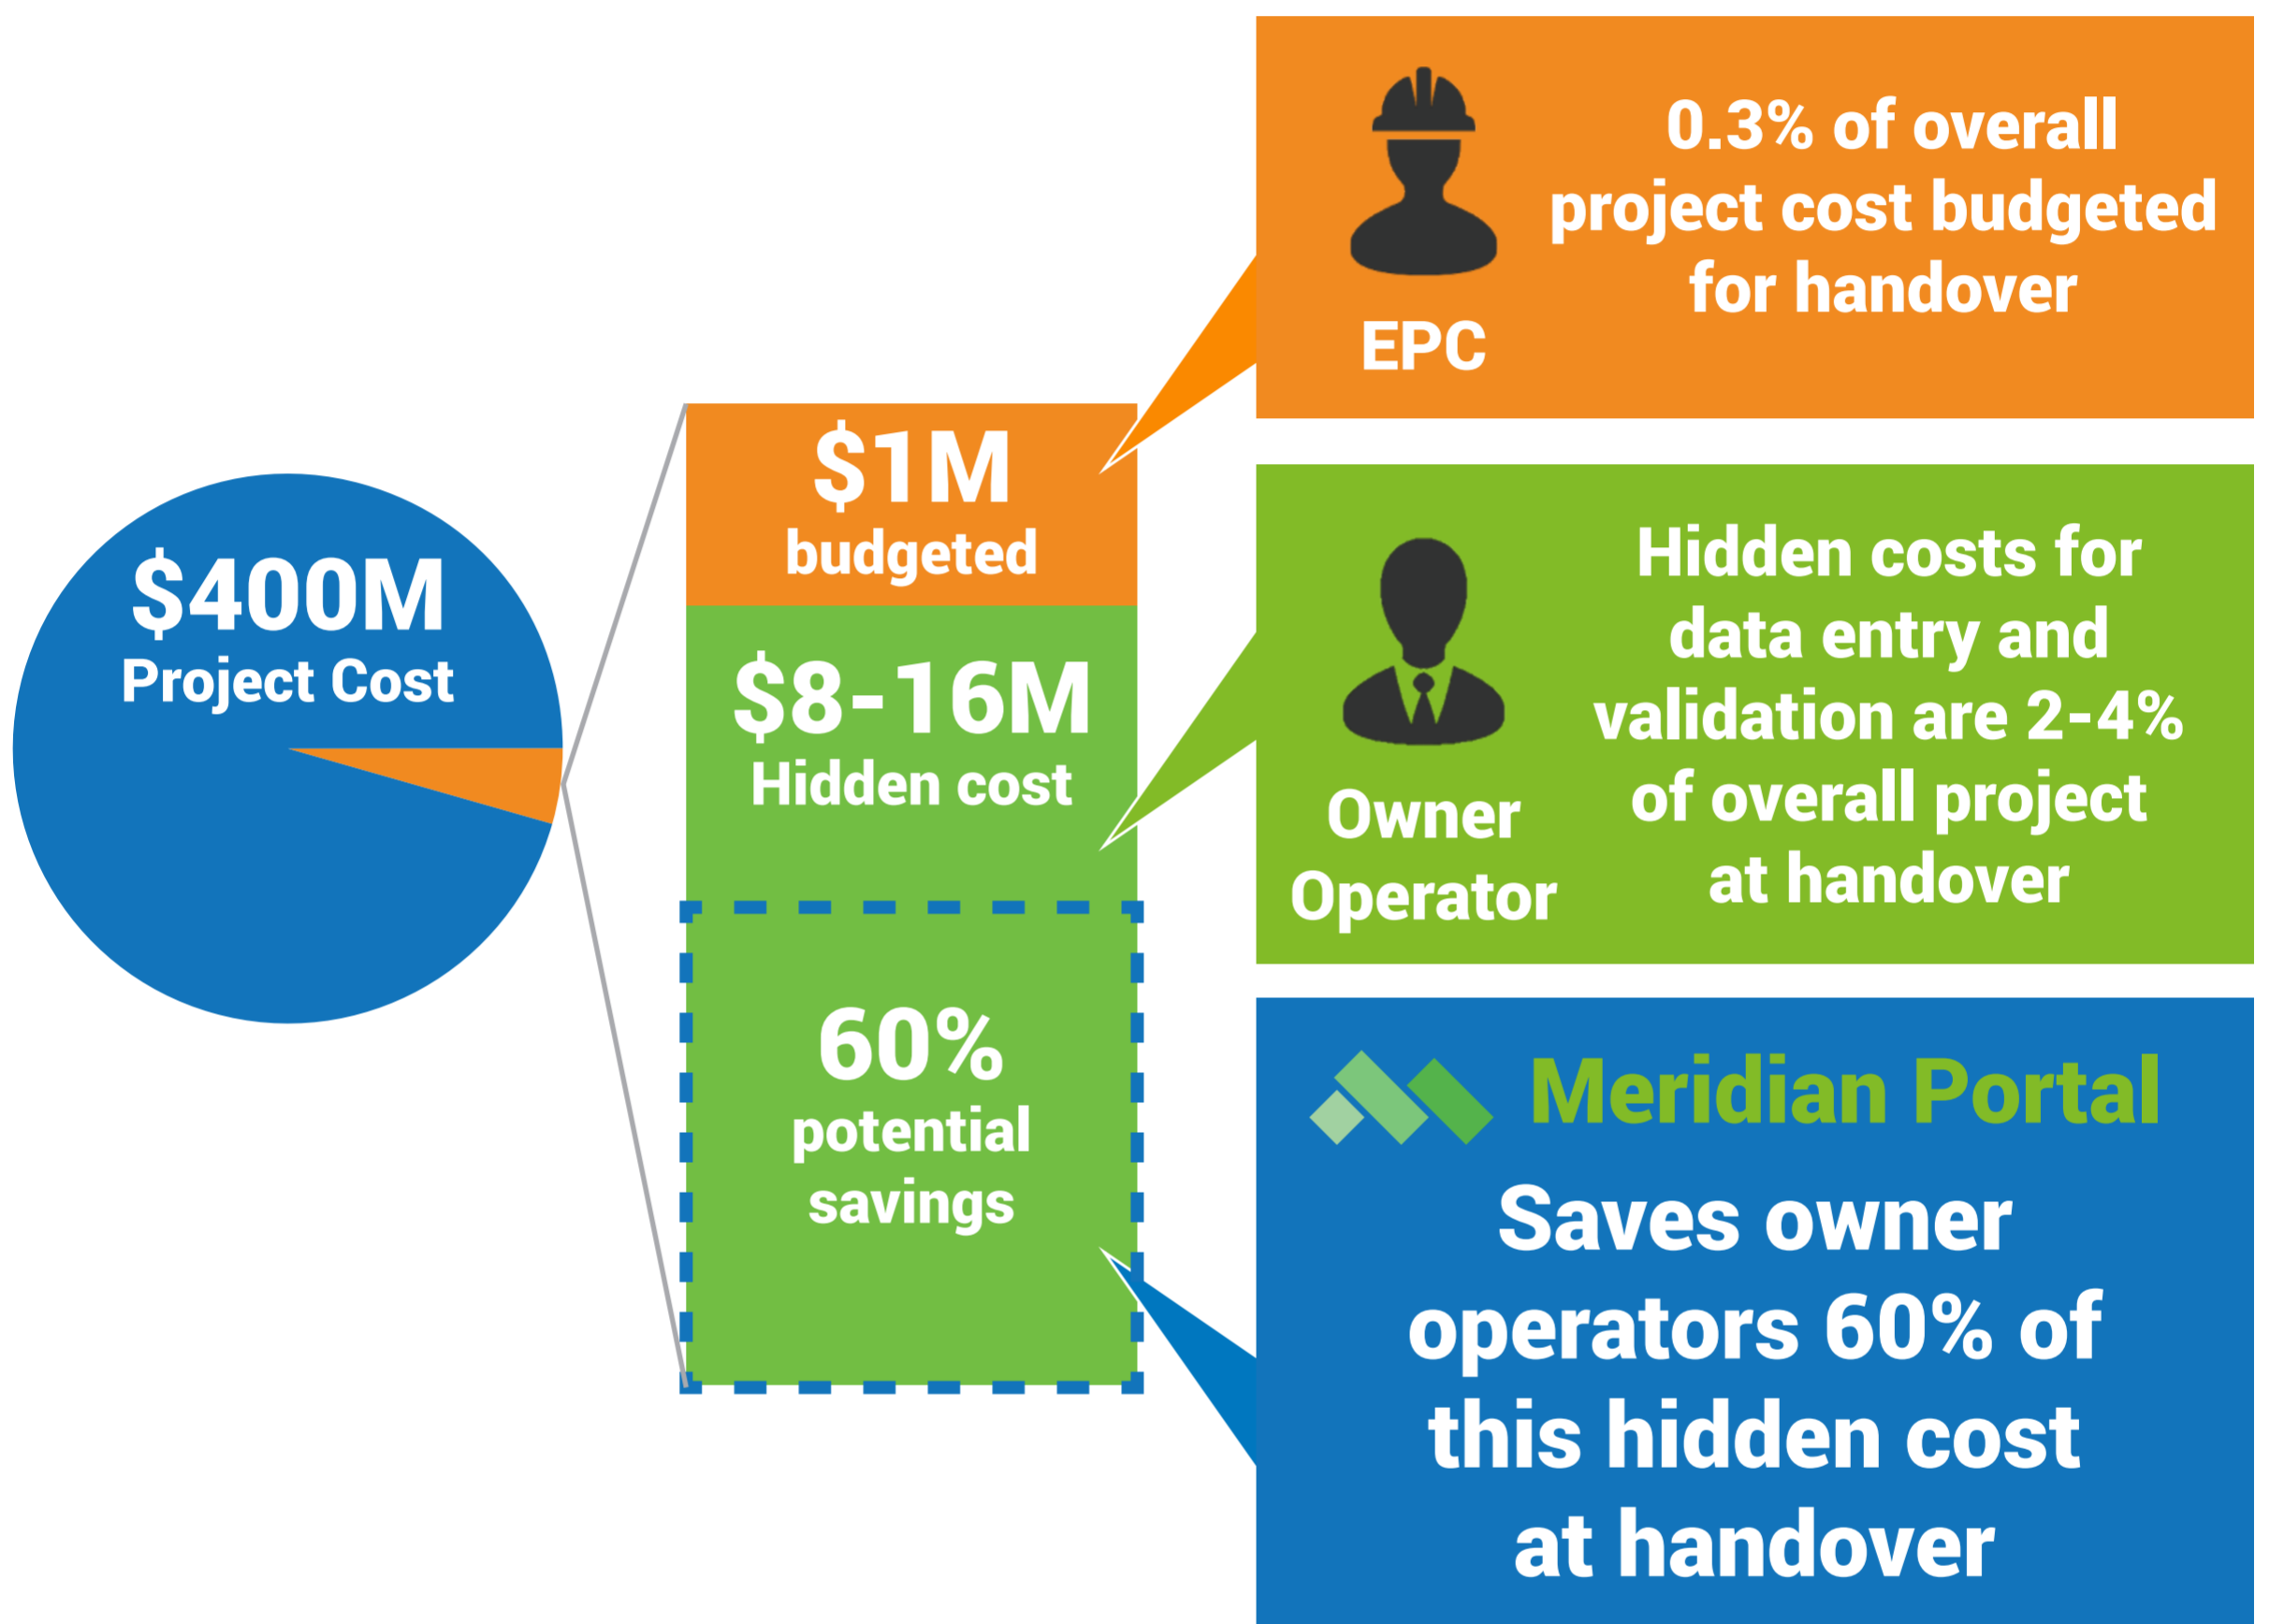

The Hidden Cost of Incomplete Documents at Handover

Source: Studies by Fiotech, part of the Construction Institute

It is **8x more expensive** for owner operators to produce technical documents after the project is completed

By using **Meridian Portal**, organizations can improve collaboration with external stakeholders and deliver their projects on time and on budget with the correct data needed to operate and maintain their facility.